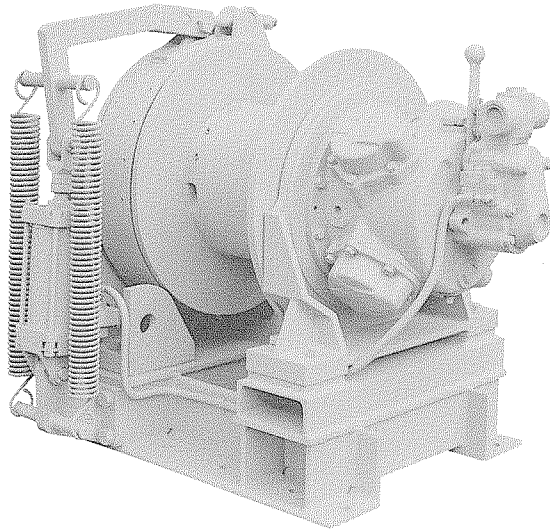

San-Ei Air Winches

Capacity 50 kN <W-50-AB>

<W-50-36-※AC-AB>

Note
Brackets () are Long Drum Size.

CUSTOMS ORDER

On the top of our Standard models, **Customs order model** is ready to supply.

Your inquiry with specifications is most welcome. An adequate model is offered soon.