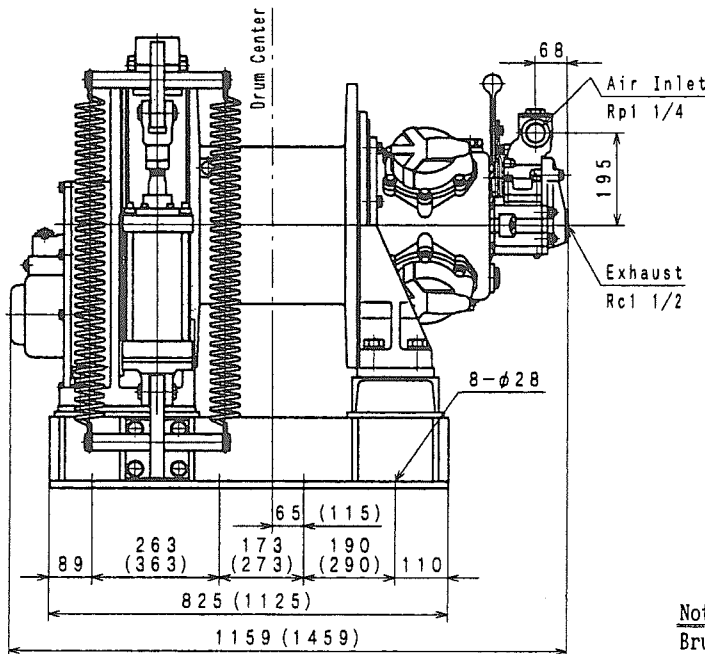

San-Ei Air Winches

Capacity 50 kN <W-50-AB>

<W-50-36-※AC-AB>

Note
Brackets () are Long Drum Size.

CUSTOMS ORDER

On the top of our Standard models, **Customs order model** is ready to supply.

Your inquiry with specifications is most welcome. An adequate model is offered soon.