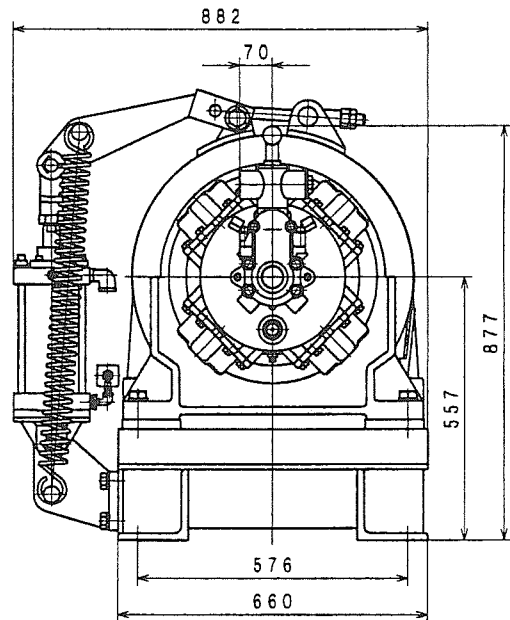

San-Ei Air Winches

Capacity 50 kN <W-50-AB>

<W-50-36-※AC-AB>

Note
Brackets () are Long Drum Size.

CUSTOMS ORDER

On the top of our Standard models, **Customs order model** is ready to supply.

Your inquiry with specifications is most welcome. An adequate model is offered soon.