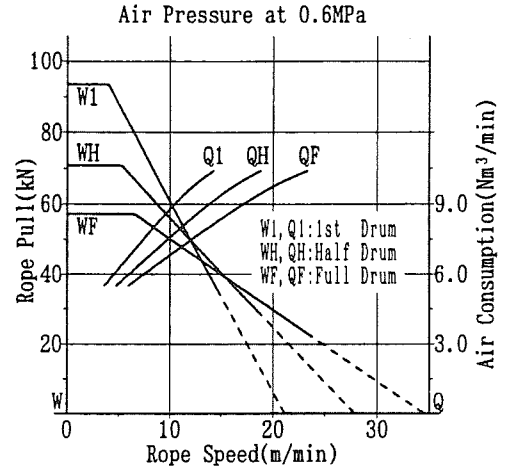

San-Ei Air Winches

Capacity 50 kN <W-50-AB>

<W-50-36-※AC-AB>

Note
Brackets () are Long Drum Size.

CUSTOMS ORDER

On the top of our Standard models, **Customs order model** is ready to supply.

Your inquiry with specifications is most welcome. An adequate model is offered soon.