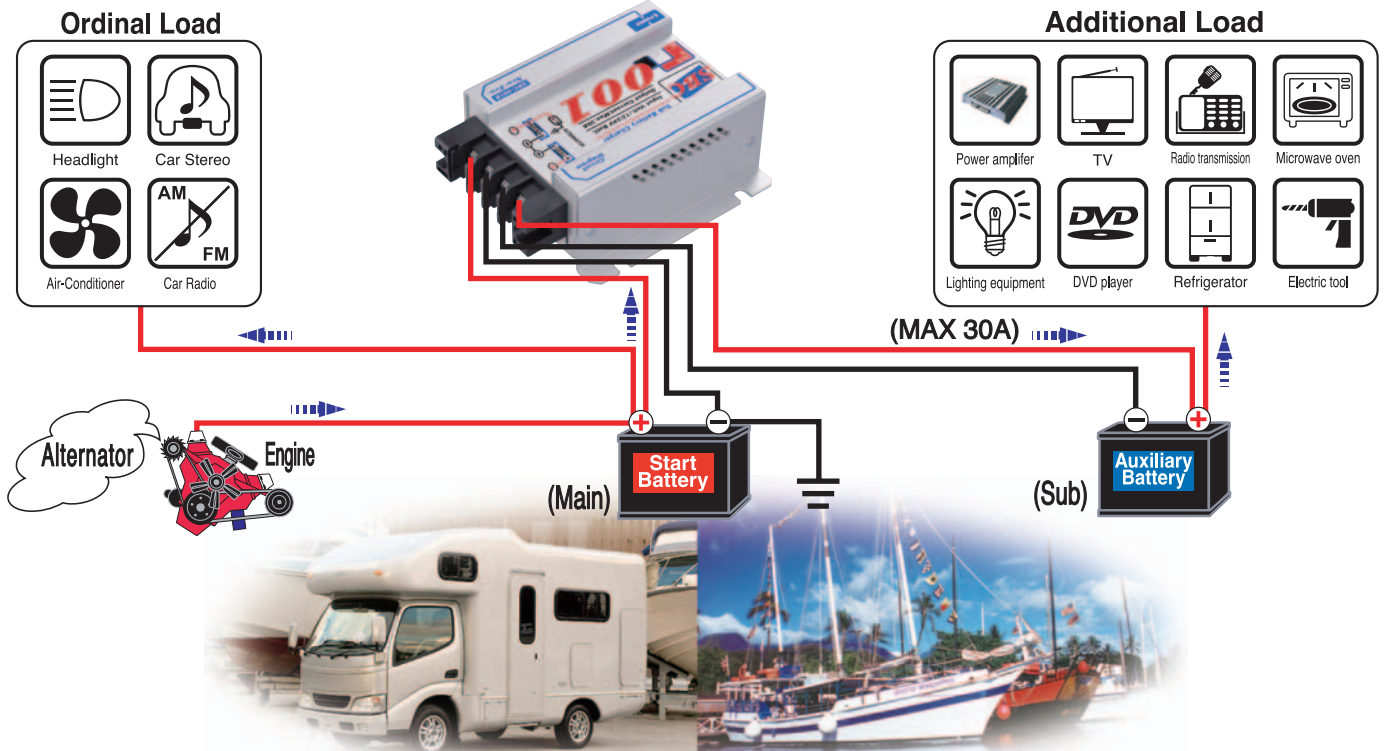

NEW PRODUCTS NP-191

Sub Battery Charger **SBC-001B**

New features: Operation Warning lamp.
 Wired remote control connector.

★SPECIFICATIONS★

- Rated voltage: 12V/24V battery
- Output (charging) electric current : Max 30A
- Maximum voltage: 30V
- Operating temperature: -20°C~60°C
- Vibration-resistance: grade 45 of JIS D 1601
- Water-resistance: none
- No loaded current: 18mA minimum (12V) 28mA minimum (24V)
- Fuse: 3A mini blade fuse (Reverse connection)
- Current control system: PWM system
- Functions
 - Main battery
 - Low voltage protection for start battery (Pow S/W)
 12V battery: approx. 12.5V (back in approx. 13.0V)
 24V battery: approx. 25.5V (back in approx. 26.0V)
 - Low voltage protection for start battery (Acc synchronize)
 12V battery: approx. 12.0V (back in approx. 12.5V)
 24V battery: approx. 24.5V (back in approx. 25V)
- Dimension: 120 x 145 x 55 (mm)
- Weight: 0.5kg